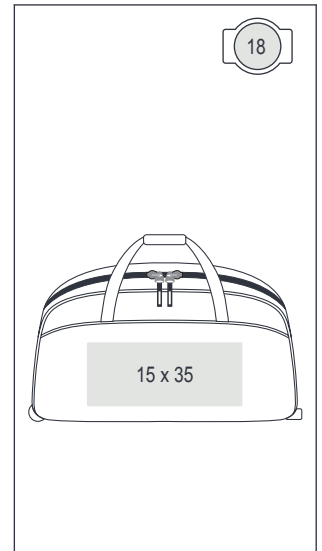

## BARCELONA 6089 \* 615.38

Travel, Sports & Holdalls

Functional trolley holdall • One large spacious compartment • Webbed carrying handles with polyester / Velcro wrap • Adjustable padded shoulder strap • Internal base board.

\* Combines with the Bilbao toiletry bag, to make an attractive travel set.

600D Polyester /  
600D Rip-Stop Polyester

33 x 57 x 30 cm  
56 litres

64 x 36 x 66 cm  
10 pieces, 17 kg

6089-46  
Dark Grey/Light Blue/White

### LEGEND

Material

Product Dimensions and Capacity

Carton Dimensions, Quantity and Weight

YY x XX Print Area (cm) Position and Size

Embroidery Hoop (cm)